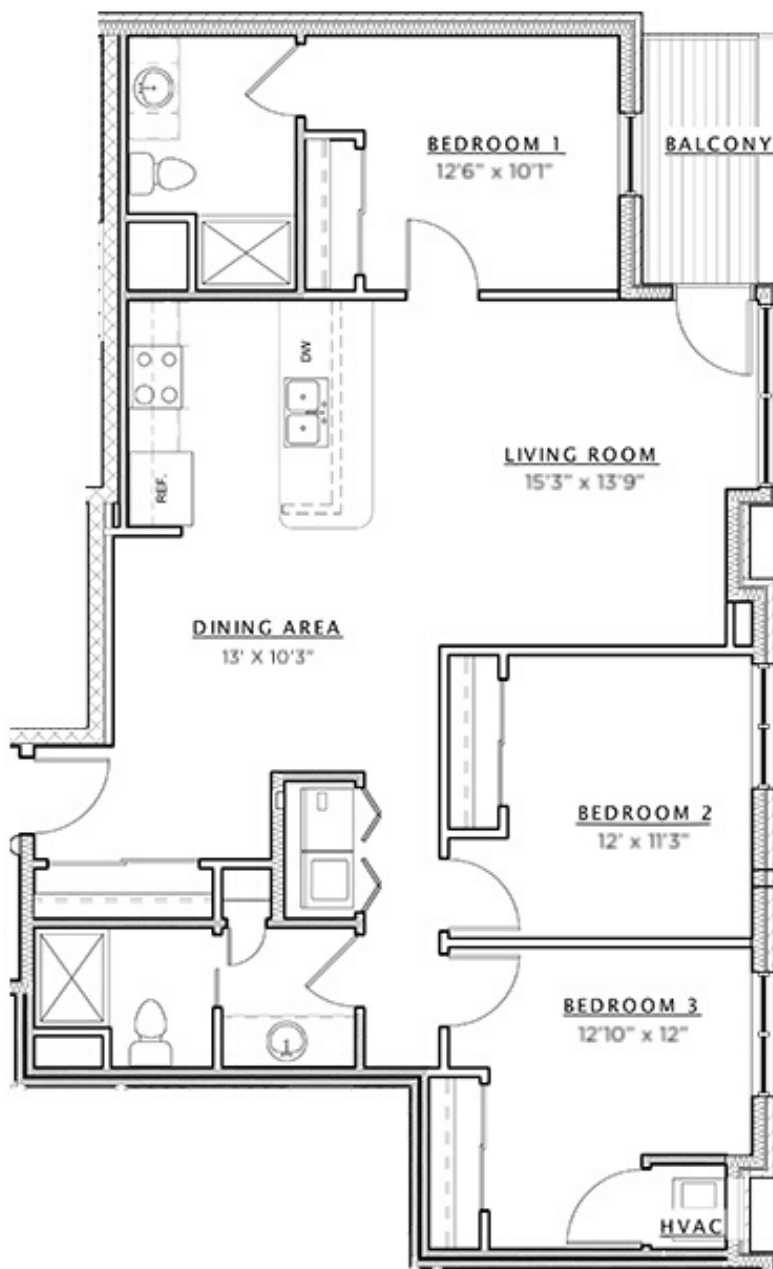

BROOKS HOUSE

JD McCORMICK
PROPERTIES

Model: Kohl

Sq Ft: 1184

Bed: 3

Bath: 2

Floor plan and dimensions may vary

jdmccormick.com 608.819.6500