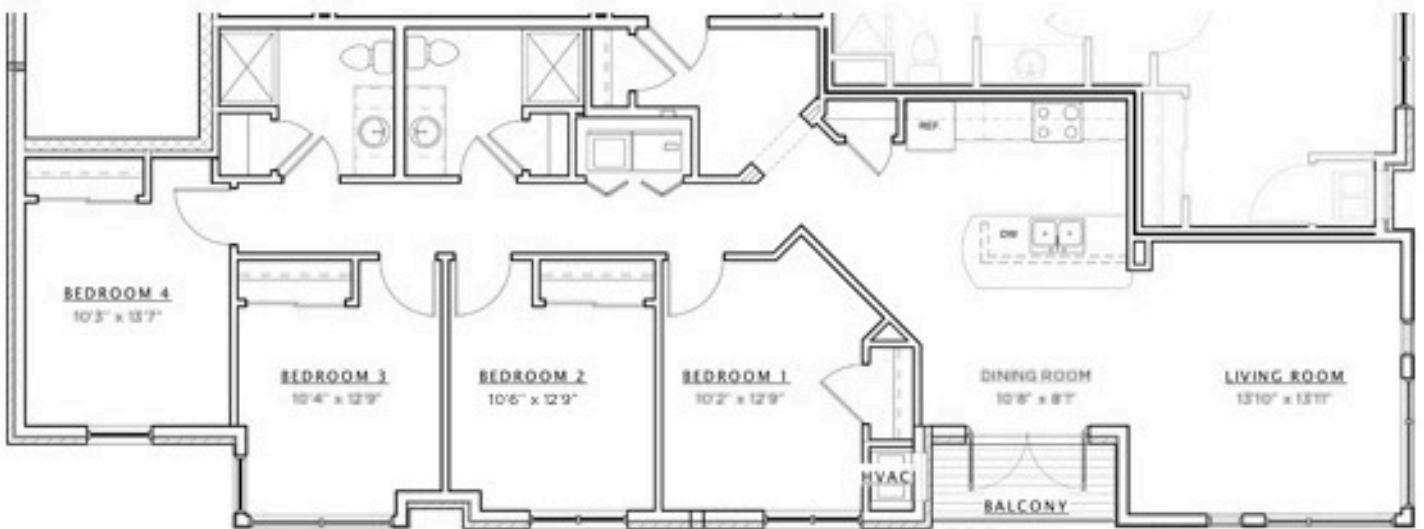

BROOKS HOUSE

Model: Union

Sq Ft: 1462

Bed: 4

Bath: 2

Floor plan and dimensions may vary