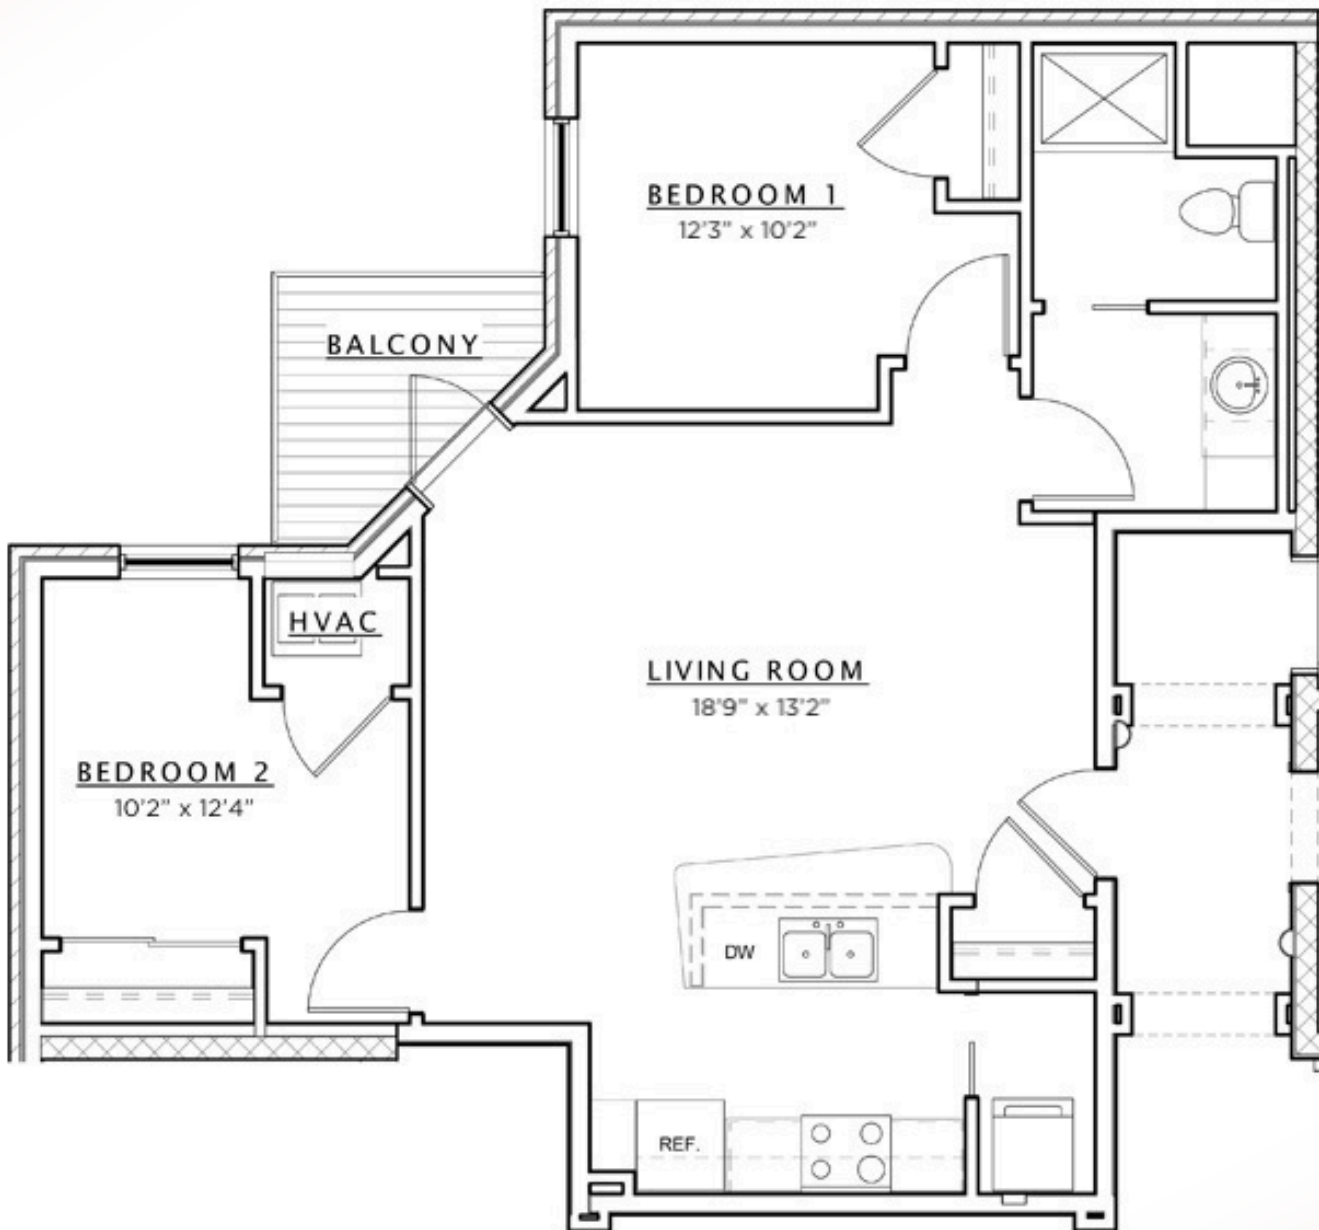

BROOKS HOUSE

Model: Randall

Sq Ft: 793

Bed: 2

Bath: 1

Floor plan and dimensions may vary