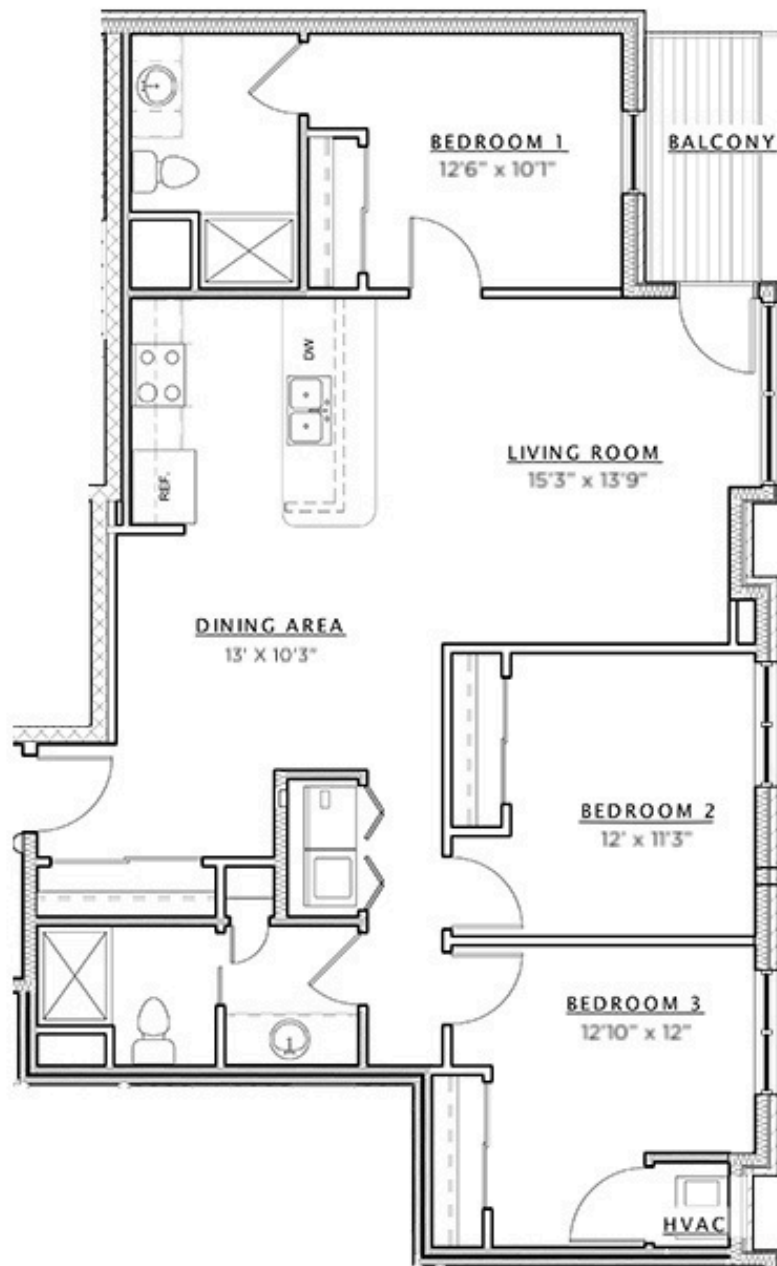

Model: Kohl
Sq Ft: 1184
Bed: 3
Bath: 2

BROOKS HOUSE

Floor plan and dimensions may vary